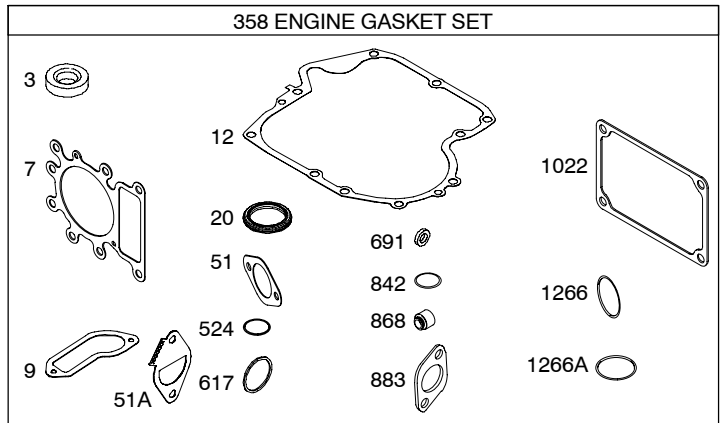

Illustrations cover a range of engines. Parts shown without corresponding text may not be used on your specific engine.